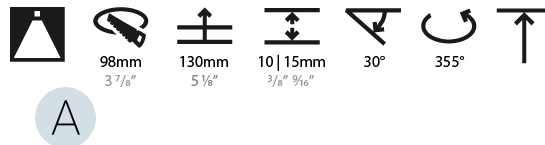

PHYSICAL

Shape: Round
Diameter (mm): 107
Diameter (in): 4 3/16
Height (mm): 112
Height (in): 4 7/16
Ceiling Thickness (mm): 10 / 12.5 / 15
Ceiling Thickness (in): 3/8 or 1/2 or 9/16
Min. Recessing Depth (mm): 130
Min. Recessing Depth (in): 5 1/8
Light Distribution: Adjustable / Downlight
Weight (kg): 0.484
Weight (lbs): 1.07
Fixture Finish: SSR / BKV / CWI / CRY / HAB / LAG / UFT / ITA / RUA / RUR / MIC / FTG / MYG / TWT / LOD / PUS / FRO / FUP / KIA / POP / BLS / SPG / MEY / GOH / GUM / CHC / COM / ABZ / JAG / OBR / MOS / ROR
Fixture Material: Aluminum Die Cast
Cut-out Measurements: 98mm / 3 7/8"

ELECTRICAL

Lamp Type: LED (Zhaga Standard)
Input Wattage (W): 16.5
Total Output Wattage (W): 14
Dimming: Tri-Mode (Non-Dimming and Phase Dimming (120Vac only) and 0-10V Dimming)
Driver Included: No
Driver Location: Recessed Housing
Driver Type: Constant Current - Universal
Driver Class: Class 2
Housing: See components
Input Voltage (V): 120 - 277
Constant Current (MA): 500

LED

Number of LEDs: 1
Color Temperature (°K): 2700 / 3000 / 3500 / 4000
Max. Delivered Lumen (lm): 1140 / 1180 / 1245 / 1270
Nominal Lumen (lm): 1386 / 1438 / 1511 / 1542
CRI: >90 CRI
Lamp Life (hrs): 50000

OPTICAL

Reflector: 14 / 18 / 42
Adjustability: Rotational 355°, Tilt 30°

RATINGS AND CERTIFICATIONS

Certified By: Certified for North American Standards
IP rating: IP54